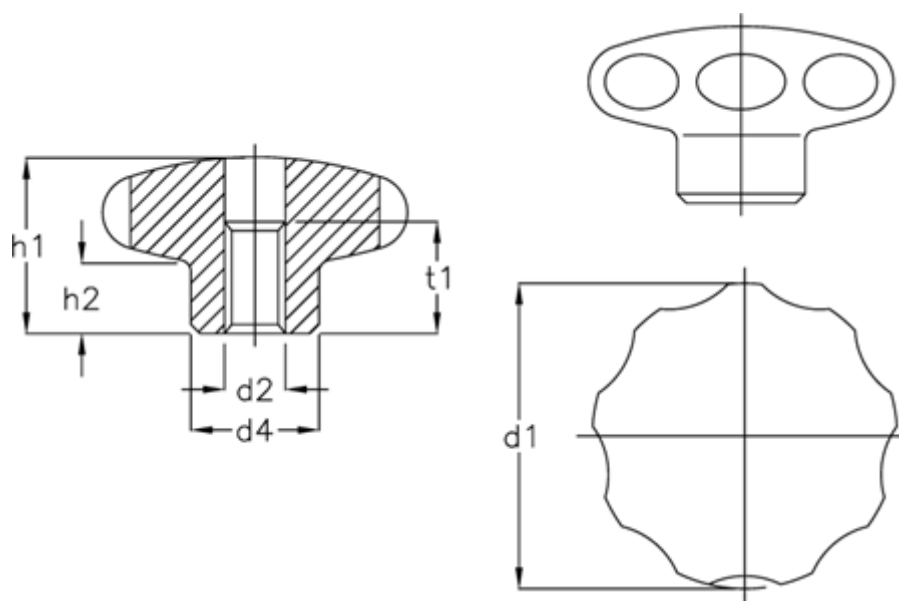

Article number: 205584671

Description: E+G stainless hand knob  
GN 5335-50-M10-D

## Measures

$d_1 = 50$   
 $d_2 = M10$   
 $d_4 = 21$   
 $H_1 = 34.0$   
 $H_2 = 17$   
 $t_2 = 16$